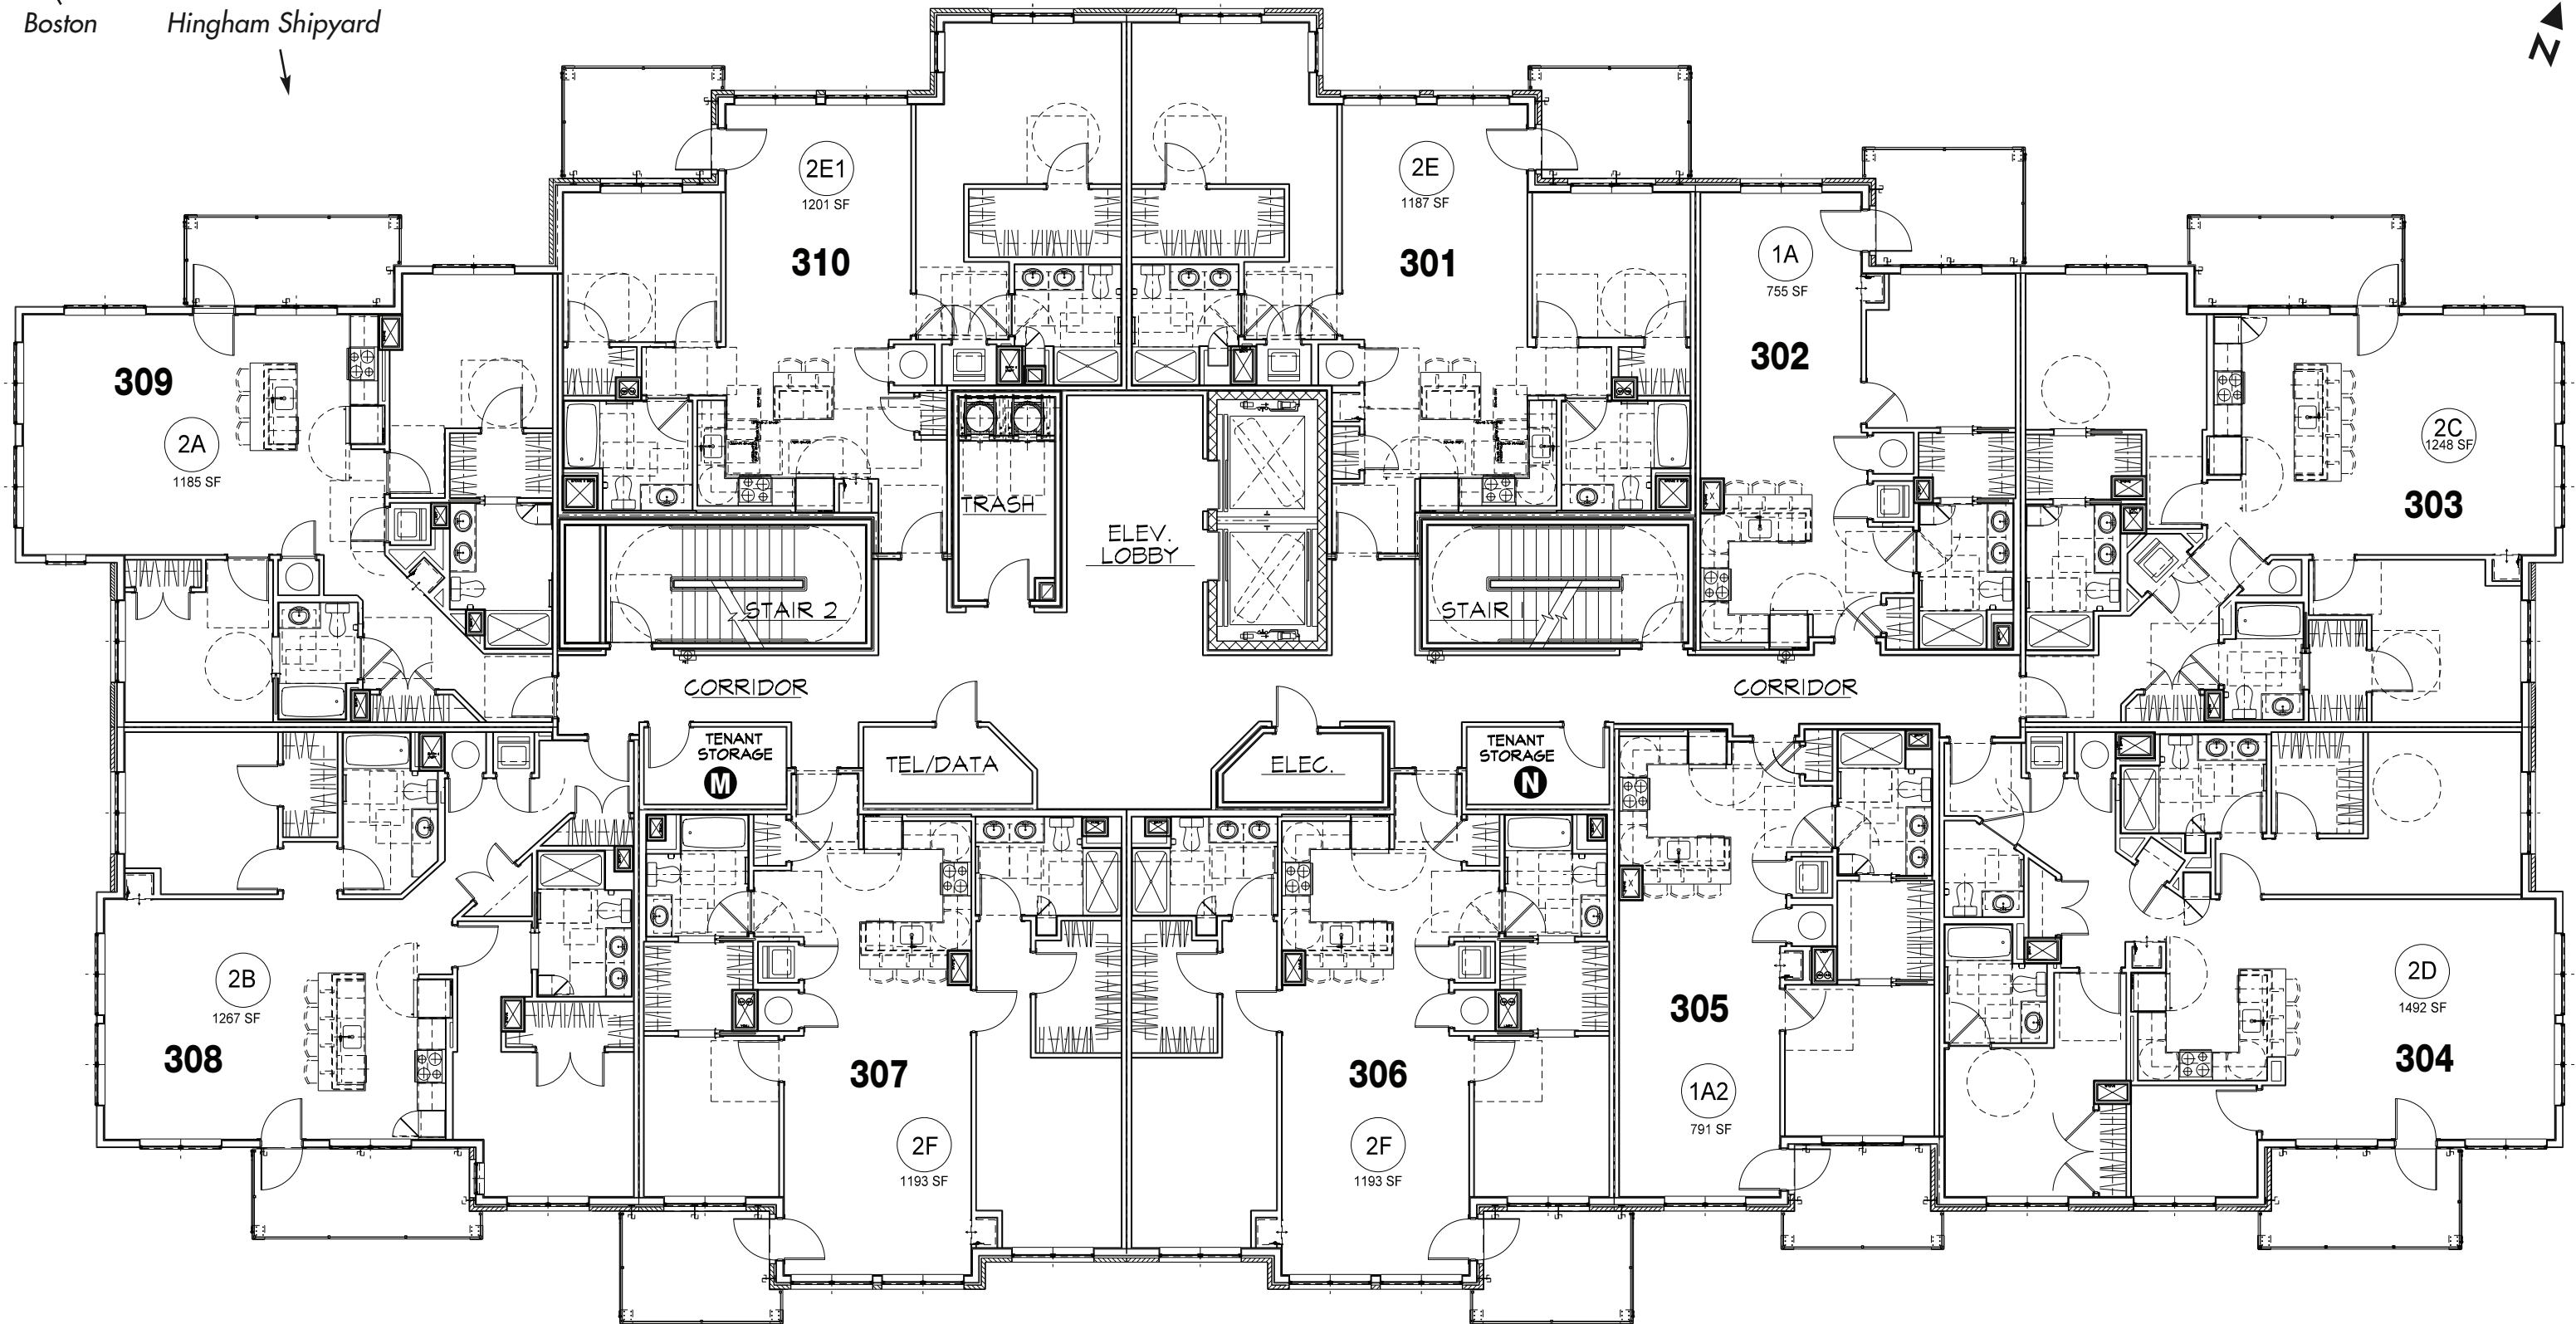

Boston
Hingham Shipyard

FLOORPLAN | LEVEL 3

SEASCAPE
AT WEYMOUTH

visit our new model home at
SEASCAPE AT WEYMOUTH
130 Broad Reach
North Weymouth, MA

exclusive sales agent
AMY TOTH
(617) 283-1464
amytoth@coastalmoves.com

These floorplans are preliminary. All layouts are subject to change and all measurements are approximate.

seascapeatweymouth.com