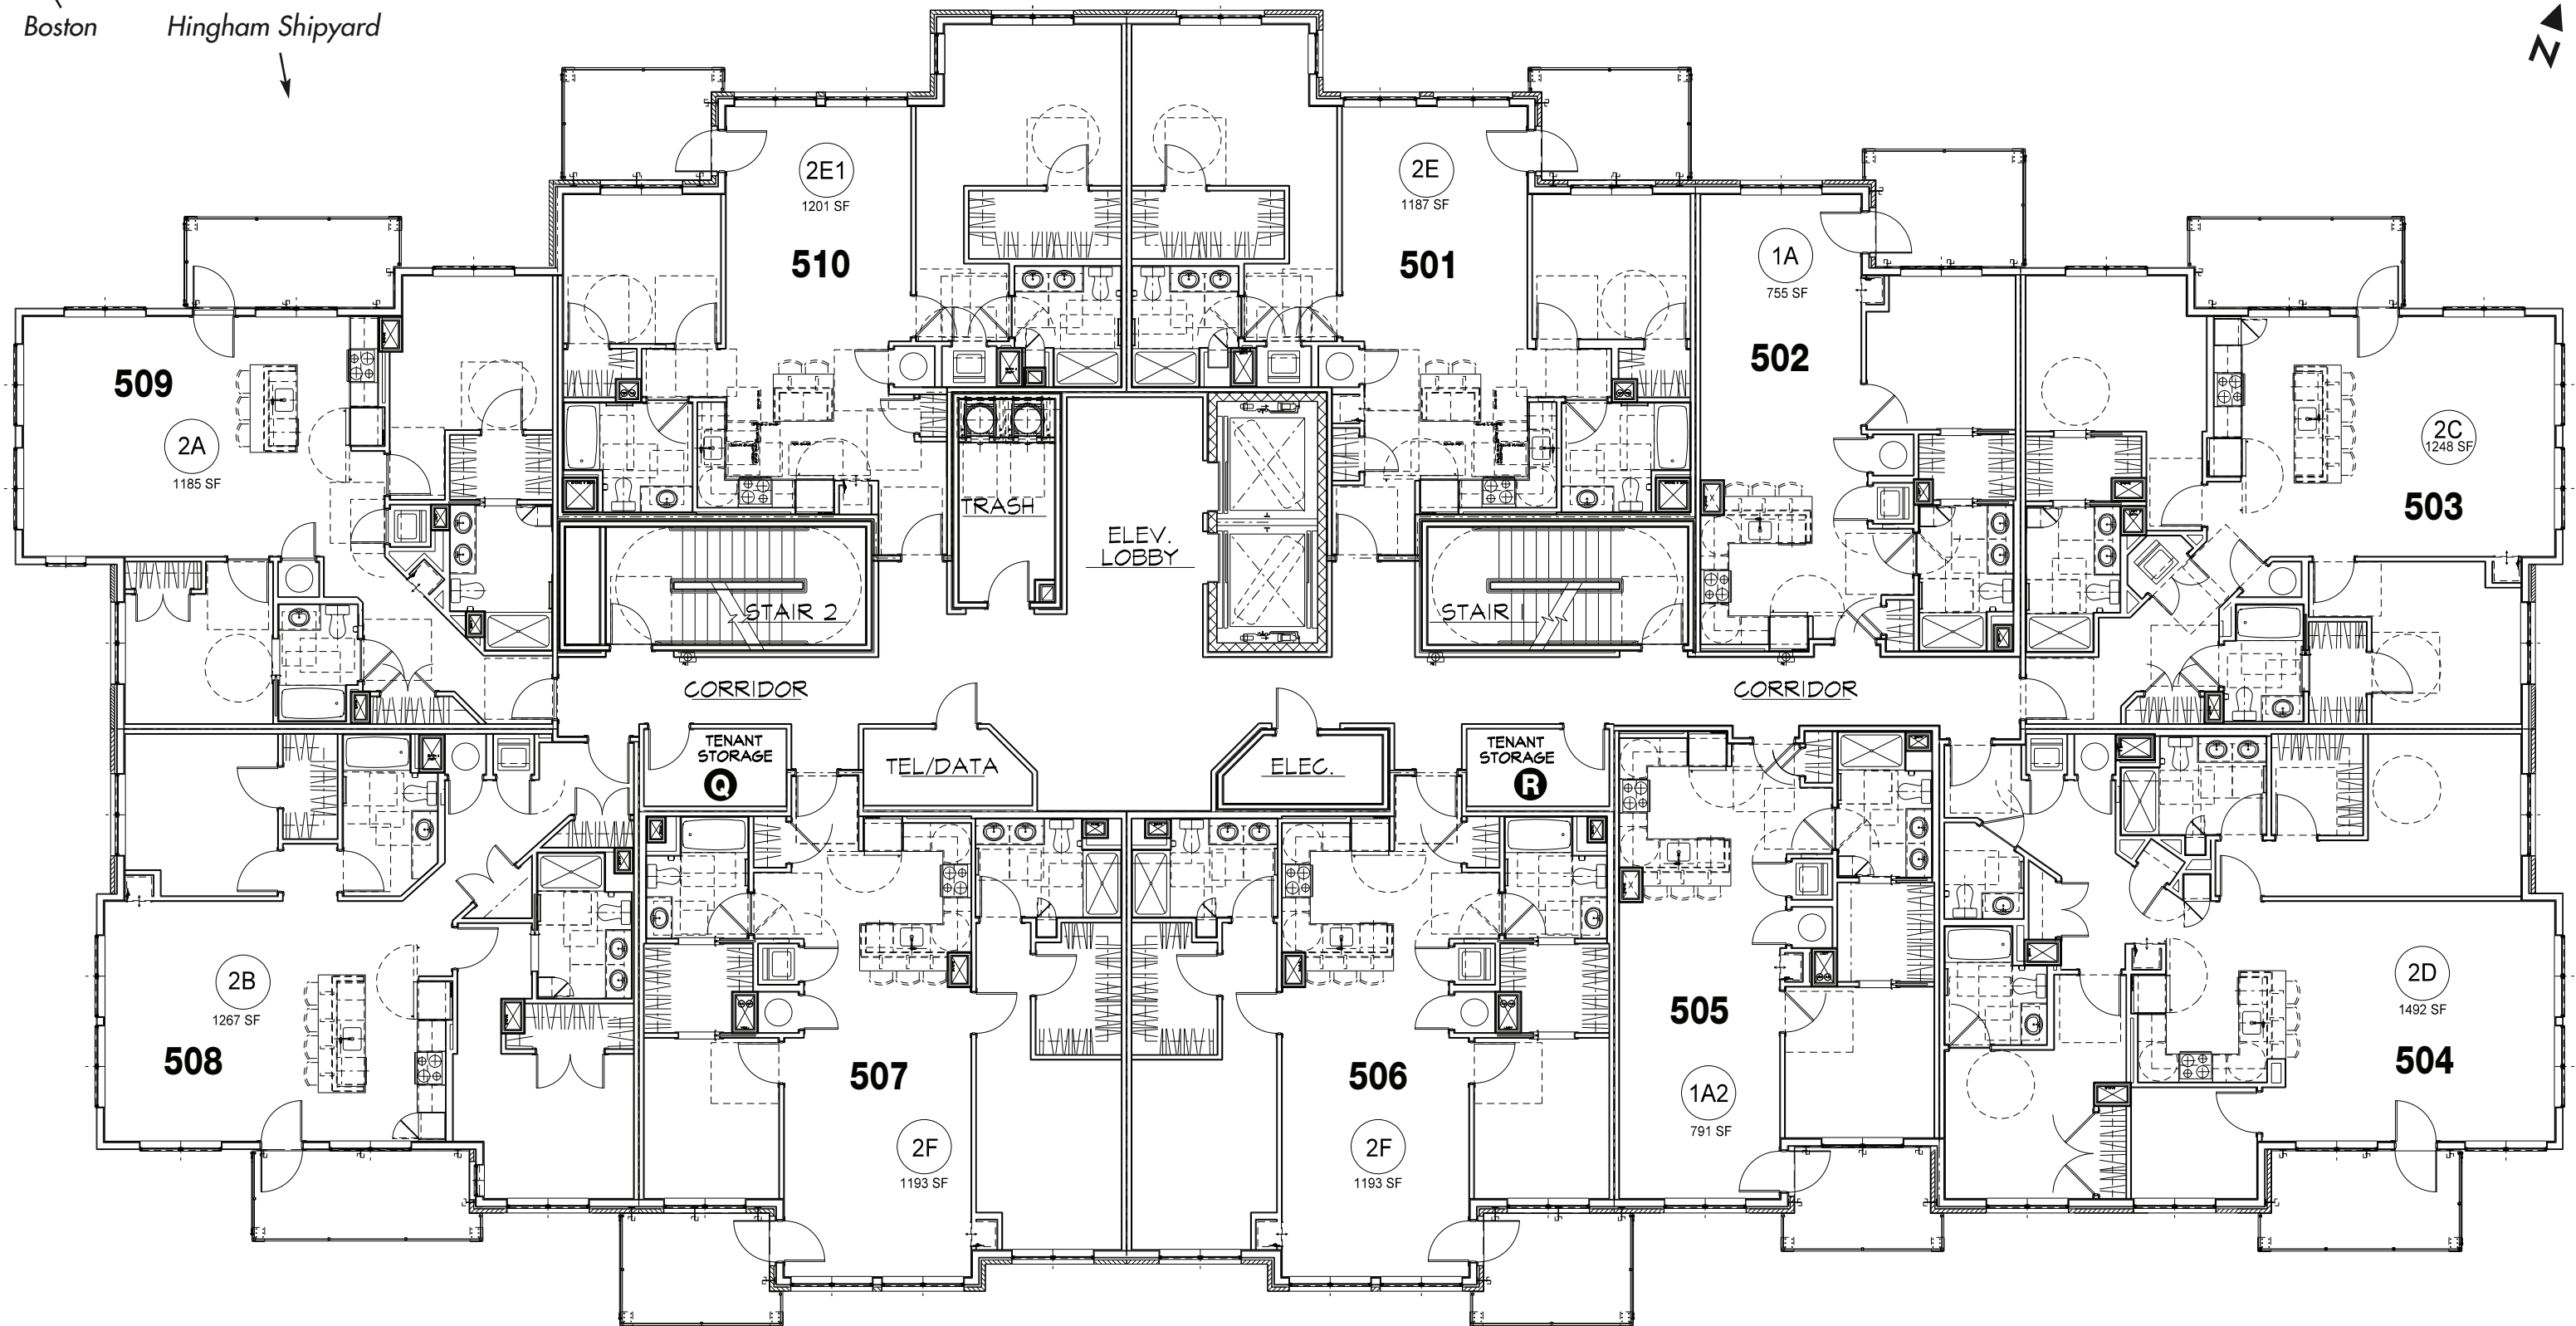

Boston
Hingham Shipyard

FLOORPLAN | LEVEL 5

SEASCAPE AT WEYMOUTH

visit our new model home at
SEASCAPE AT WEYMOUTH
130 Broad Reach
North Weymouth, MA

exclusive sales agent
AMY TOTH
(617) 283-1464
amytoth@coastalmoves.com

These floorplans are preliminary. All layouts are subject to change and all measurements are approximate.